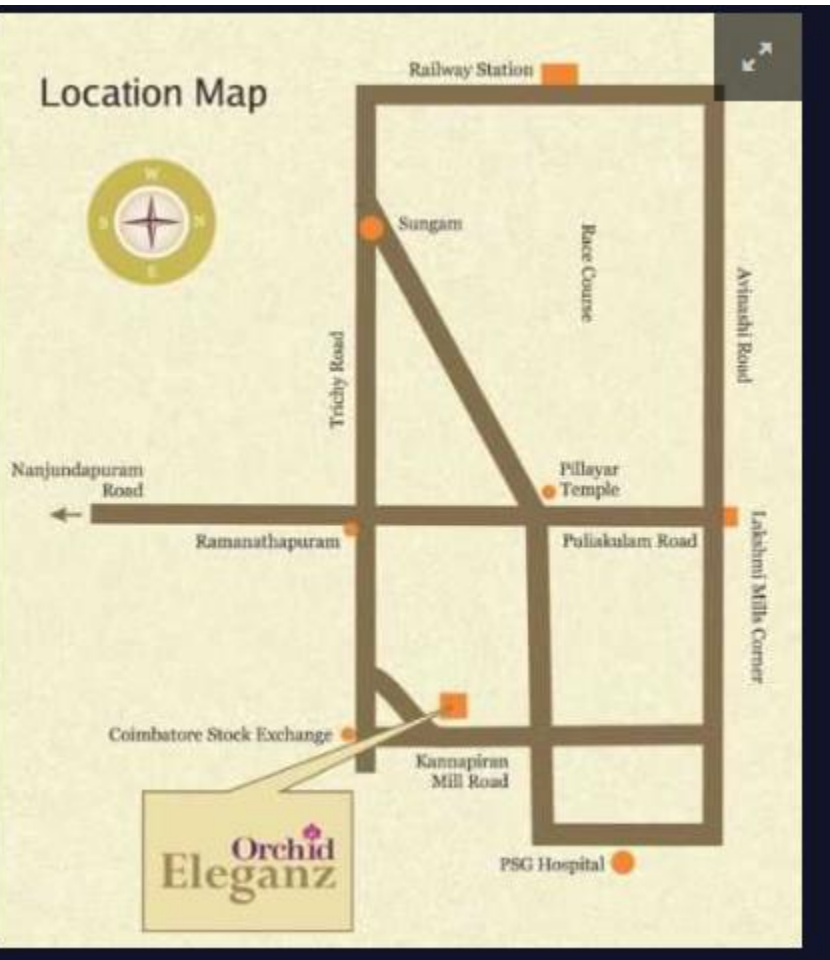

Location Map